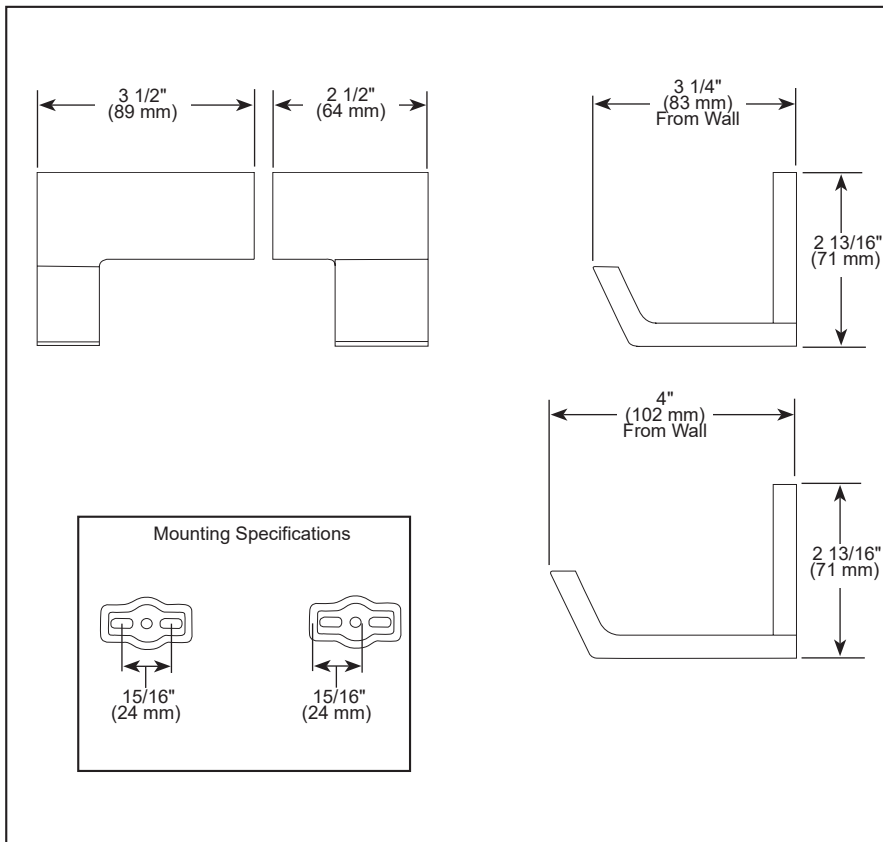

BRIZO®

ACCESSORIES

- Siderna® Bath Collection
- Pair of Robe Hooks

STANDARD SPECIFICATIONS:

- Wood blocking is preferable behind all wall surfaces. If wood blocking is not available, the following fasteners are suggested: Tile/Masonry-Plastic or lead Anchors; Plaster/drywall-Toggle bolts.
- Mounting hardware and mounting instructions included with product.
- Note: Only plastic anchors are included with the mounting hardware.

WARRANTY

- Parts and Finish – Lifetime limited warranty; or for commercial purchasers, 10 years for multi-family residential (apartments and condominiums) and 5 years for all other commercial uses, in each case from the date the product is received by the original purchaser or their authorized representative (installation contractor, etc.).
- Please go to www.brizo.com for the complete details of our limited warranty.

▲ Designate proper finish suffix